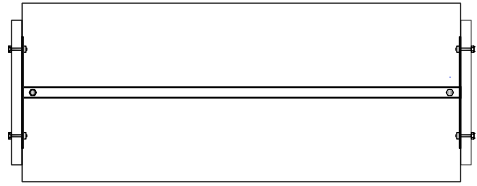

40mm ACRYLIC TABLE

SHU TO /

SHU TO /

SHU

TO

Handwritten white scribbles and text, including the words 'SHU TO' and 'LIFE'.

SHU TO /

40mm ACRYLIC TABLE