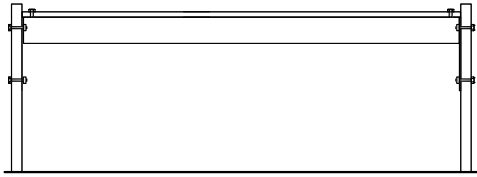

40mm ACRYLIC TABLE

SHU TO /

SHU TO /

SHU

TO

Handwritten white scribbles and text, including the words 'SHU TO' and 'LIFE'.

SHU TO /

40mm ACRYLIC TABLE