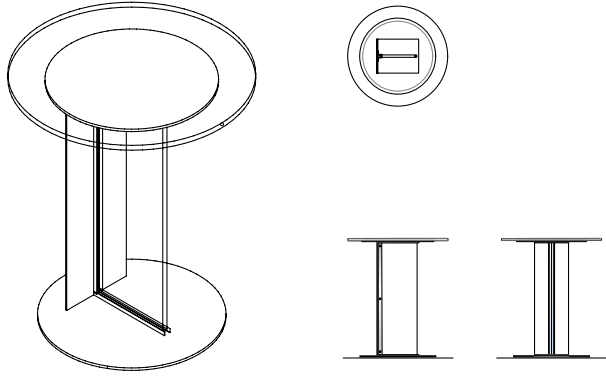

'24 125

Glass
Wire

SHU TO /

SHU TO /

A photograph of a minimalist interior. In the center, a metal frame with a glass panel stands on a wooden surface. To the left, a glass table with a metal base is visible. In the foreground, a white scribble is drawn on the wooden surface. The background is a plain white wall.

SHU TO /

SHU TO /

SHU TO

GLASS LEG ROUND TABLE

¥550,000 (+tax)

w530 d530 h620

top Glass

leg Glass / Aluminum